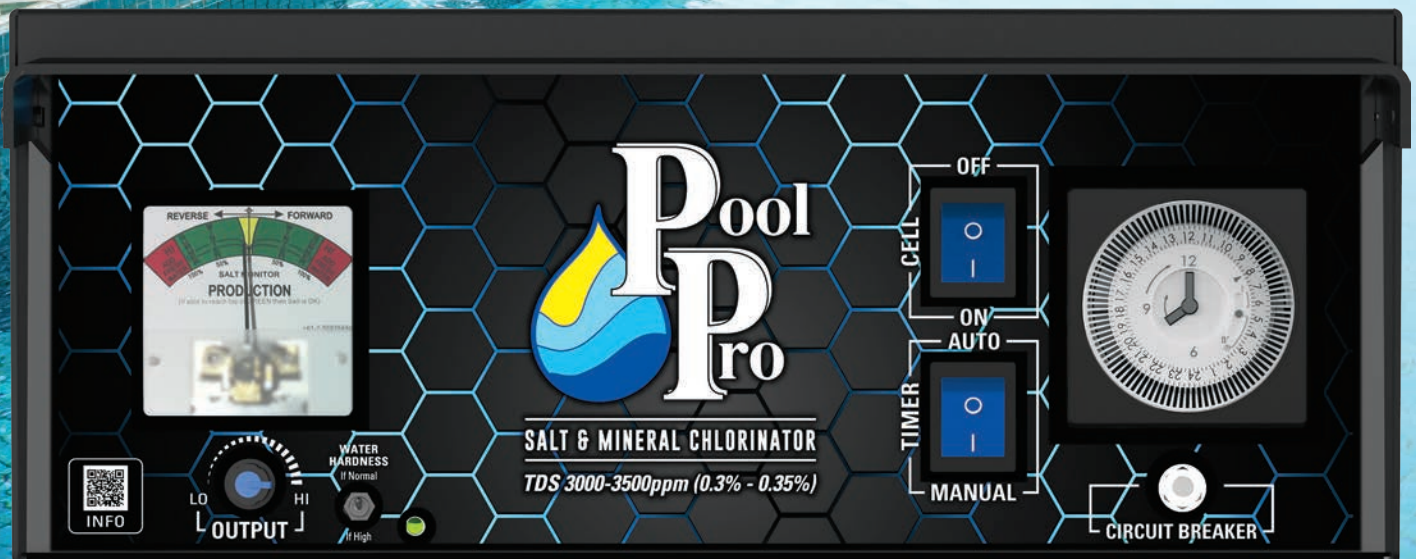

# SALT & MINERAL CHLORINATOR

CPP & CPPS SERIES

- ✓ LOW SALT
- ✓ HEAVY DUTY
- ✓ RELIABLE TIMER
- ✓ EASY TO USE
- ✓ TITANIUM CELL
- ✓ MINERAL COMPATIBLE

SCAN FOR MORE INFO

## KEY FEATURES

- Low salt operation: 3000 - 3500ppm (0.3% - 0.35%)
- Compatible with mineral and magnesium salts
- Standard and Self Cleaning models available
- Current limiting, over temperature and over current protections
- Water hardness switch for high calcium areas (CPPS models)
- Reliable quartz mechanical timer with battery back-up
- Premium grade titanium cell
- Isolation transformer design, approved to AS3108
- High chlorine production
- 3 year warranty on the Power Pack and Cell (residential)\*